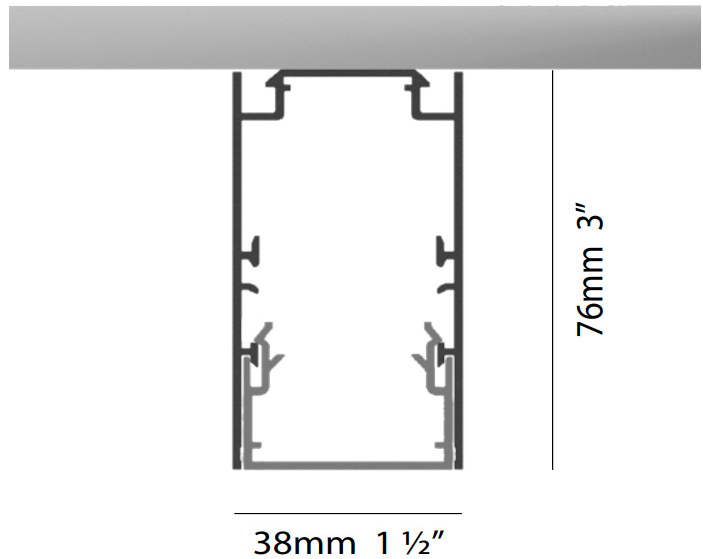

Certified By: Certified for North American Standards _____
IP rating: IP20 _____

PROJECT	_____
TYPE	_____
SPECIFIER	_____
QUANTITY	_____
DATE	_____

HYPRO 40 SUSPENSION

A3HY40-SUS-SYS

base number

1. To build a product code in our configurator select the specify button on the base model # product page
2. To build a manual product code on this datasheet choose from the options listed below in blue font and add the suffix to the base model #