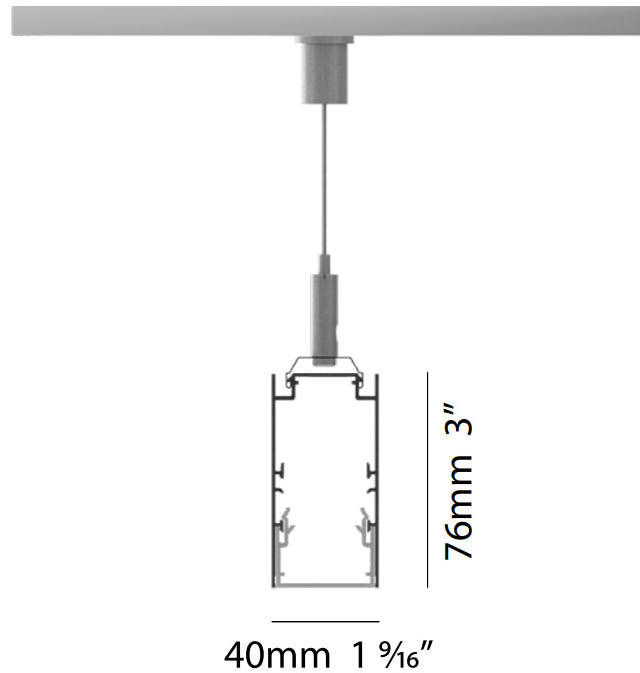

PROJECT	_____
TYPE	_____
SPECIFIER	_____
QUANTITY	_____
DATE	_____

HYPRO 40 SUSPENSION

A3HY40-SUS-SYS

base number

1. To build a product code in our configurator select the specify button on the base model # product page
2. To build a manual product code on this datasheet choose from the options listed below in blue font and add the suffix to the base model #

GENERAL

Series: Hypro
Subseries: Hypro 40
Brand: Prolicht
Division: Architectural
Mounting Type: Suspension
Mounting Location: Ceiling
Subcategory: Profile

PHYSICAL

Fixture Finish: SSR / BKV / CWI / CRY / HAB / UFT / ITA / RUA / FTG / MYG / LOD / PUS / FRO / FUP / KIA / POP / BLS / SPG / MEY / GOH / GUM / CHC / COM / ABZ / JAG / OBR / MOS / ROR
Fixture Material: Aluminum

ELECTRICAL

Lamp Type: LED (Zhaga Standard)
Dimming: Non-Dimmable / 0-10V Dimming
Driver Included: Yes
Driver Location: Integrated
Driver Type: Constant Current - 120Vac
Driver Class: Class 2
Input Voltage (V): 120

LED

Lamp Life (hrs): 50000
Upon Request: Color Temperature RGB-W Tunable Special LED CRI (no minimum qty) price increase + longer lead time

OPTICAL

Upon Request: Special Beam Angle

RATINGS AND CERTIFICATIONS

Certified By: Certified for North American Standards
IP rating: IP20